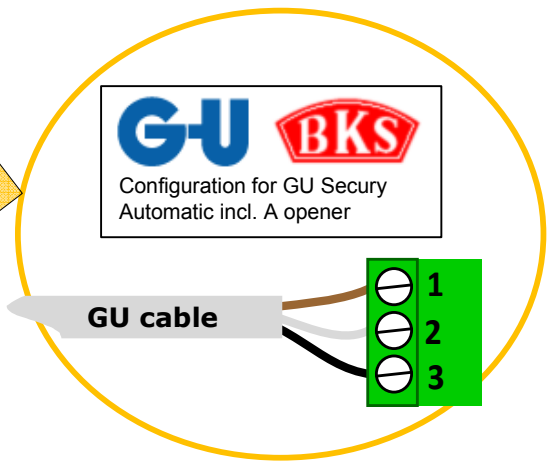

GU Security Automatic

Legend cable TYPE A (4-corex0.14)

green	RS485 (clamp 1)
yellow	RS485 (clamp 2)
brown	Voltage (clamp 3)
white	Voltage (clamp 4)

Subject to optical and technical modifications, any liability for misprints excluded!

Legend cable TYPE B (8-corex0.14)

blue	Switching input 1
grey	Switching input 2
yellow	RS485 (clamp 2)
green	RS485 (clamp 1)
brown	(-) VCC (clamp 3)
white	(+) VCC (clamp 4)
pink	Relay 2 C
red	Relay 2 NO/NC

ekey components list

1 ekey home finger scanner integra	4 GU cable
2 ekey home control panel integra	5 Cable type A
3 ekey cable transfer	6 Cable type B included in the cable transfer

Legend GU cable

black	(+) Switch (3)
grey (blue)	(-) Gnd (2)
brown	(+) VCC (1)