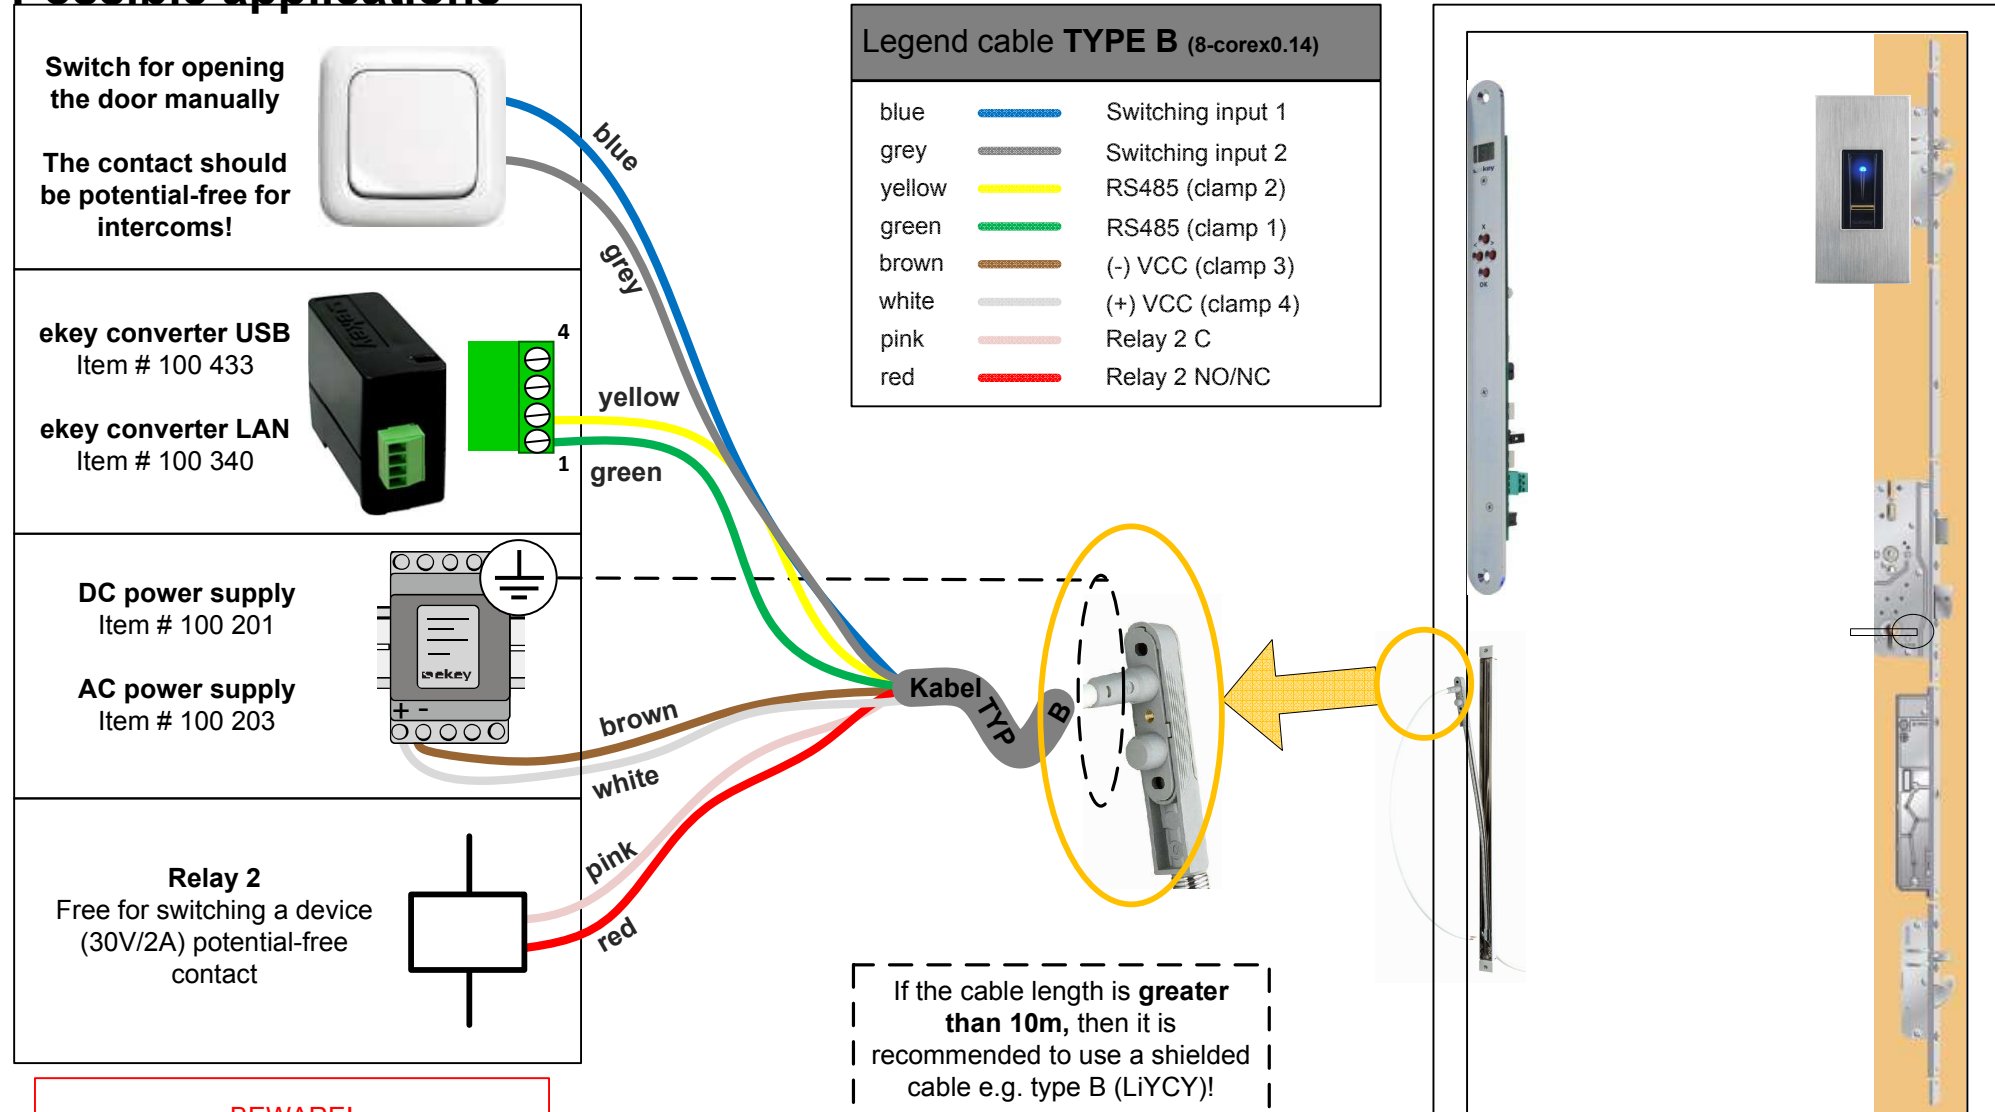

Possible applications

Subject to optical and technical modifications, any liability for misprints excluded!

GU Security Automatic