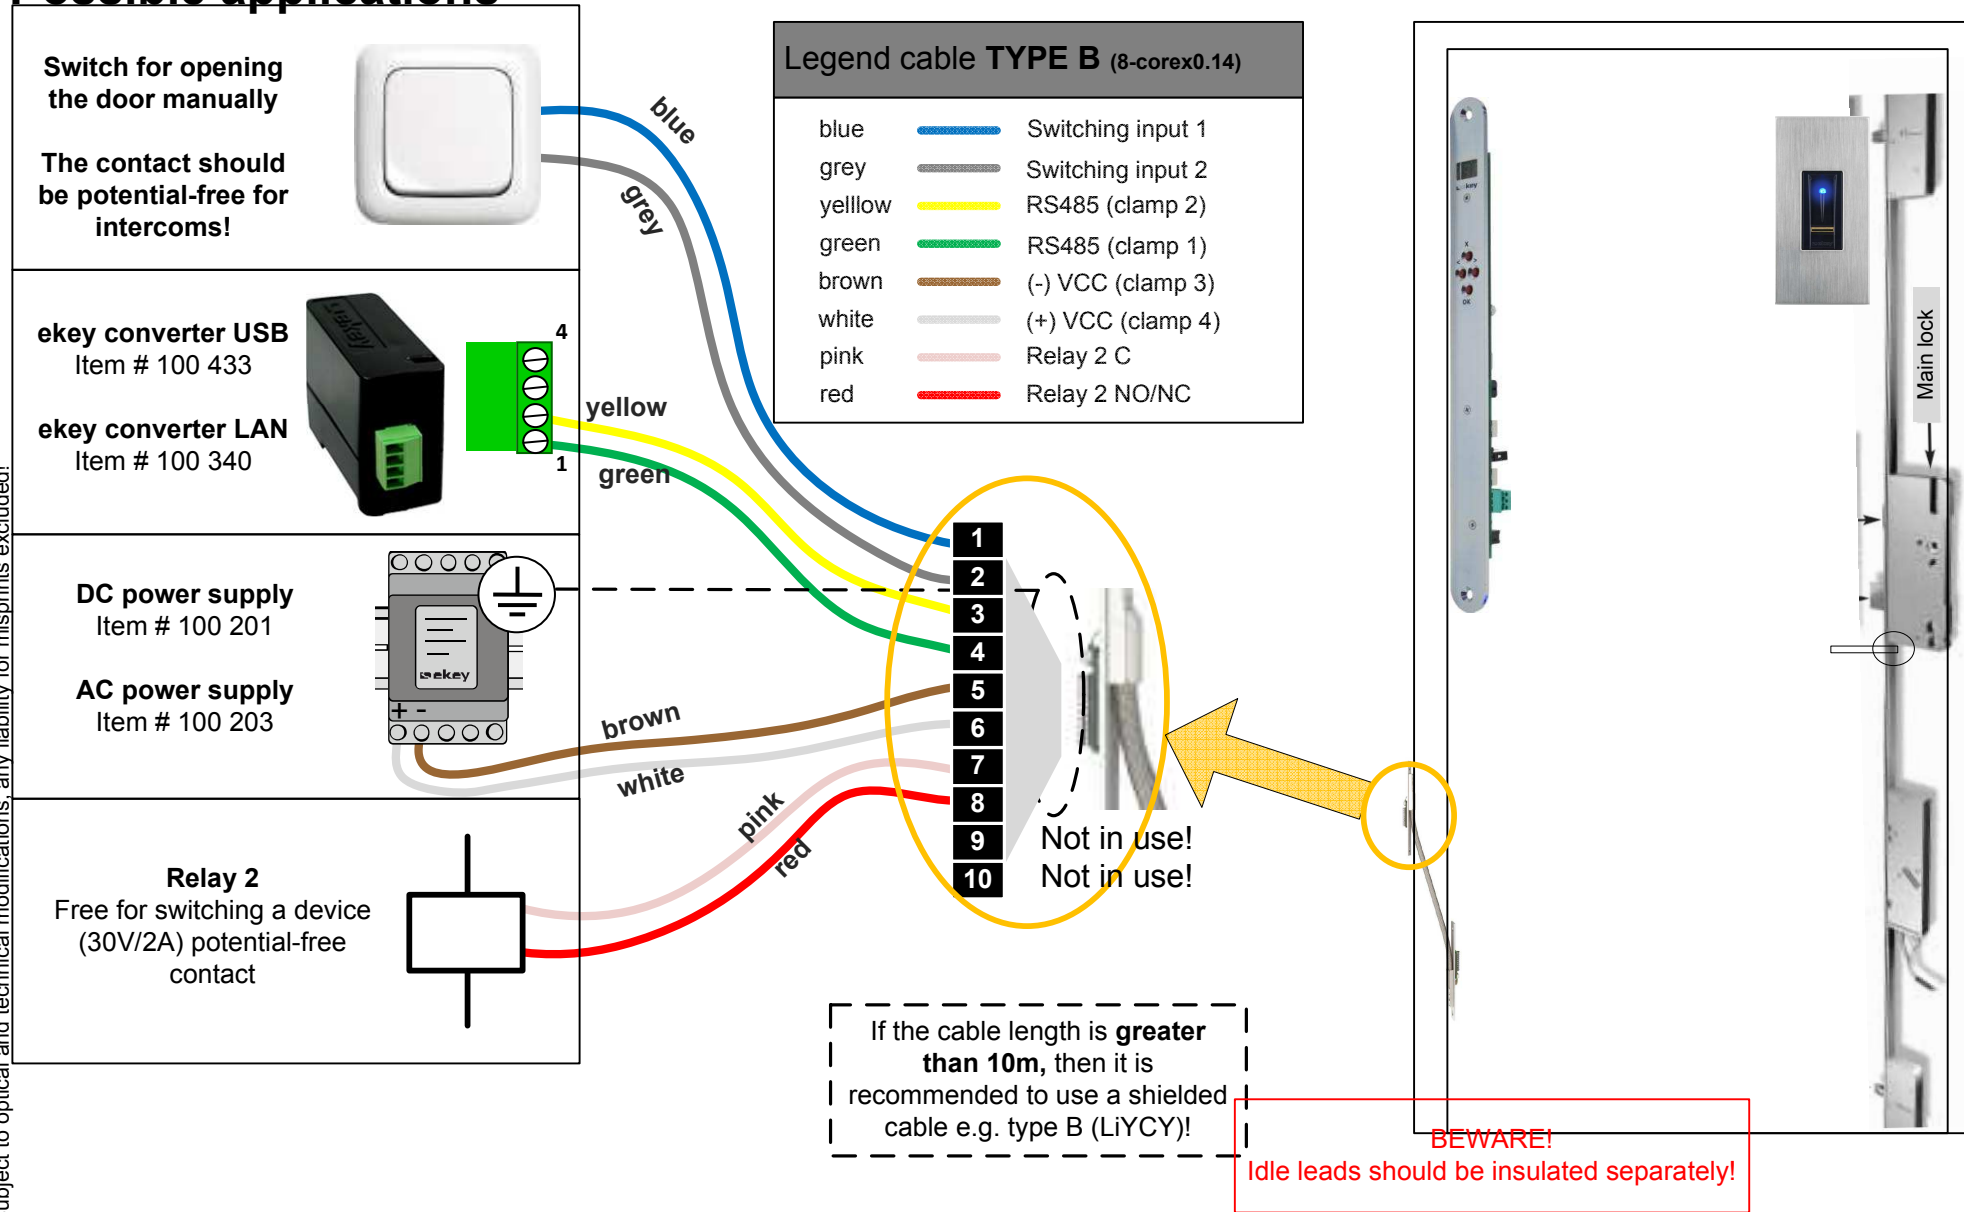

Possible applications

Subject to optical and technical modifications, any liability for misprints excluded!